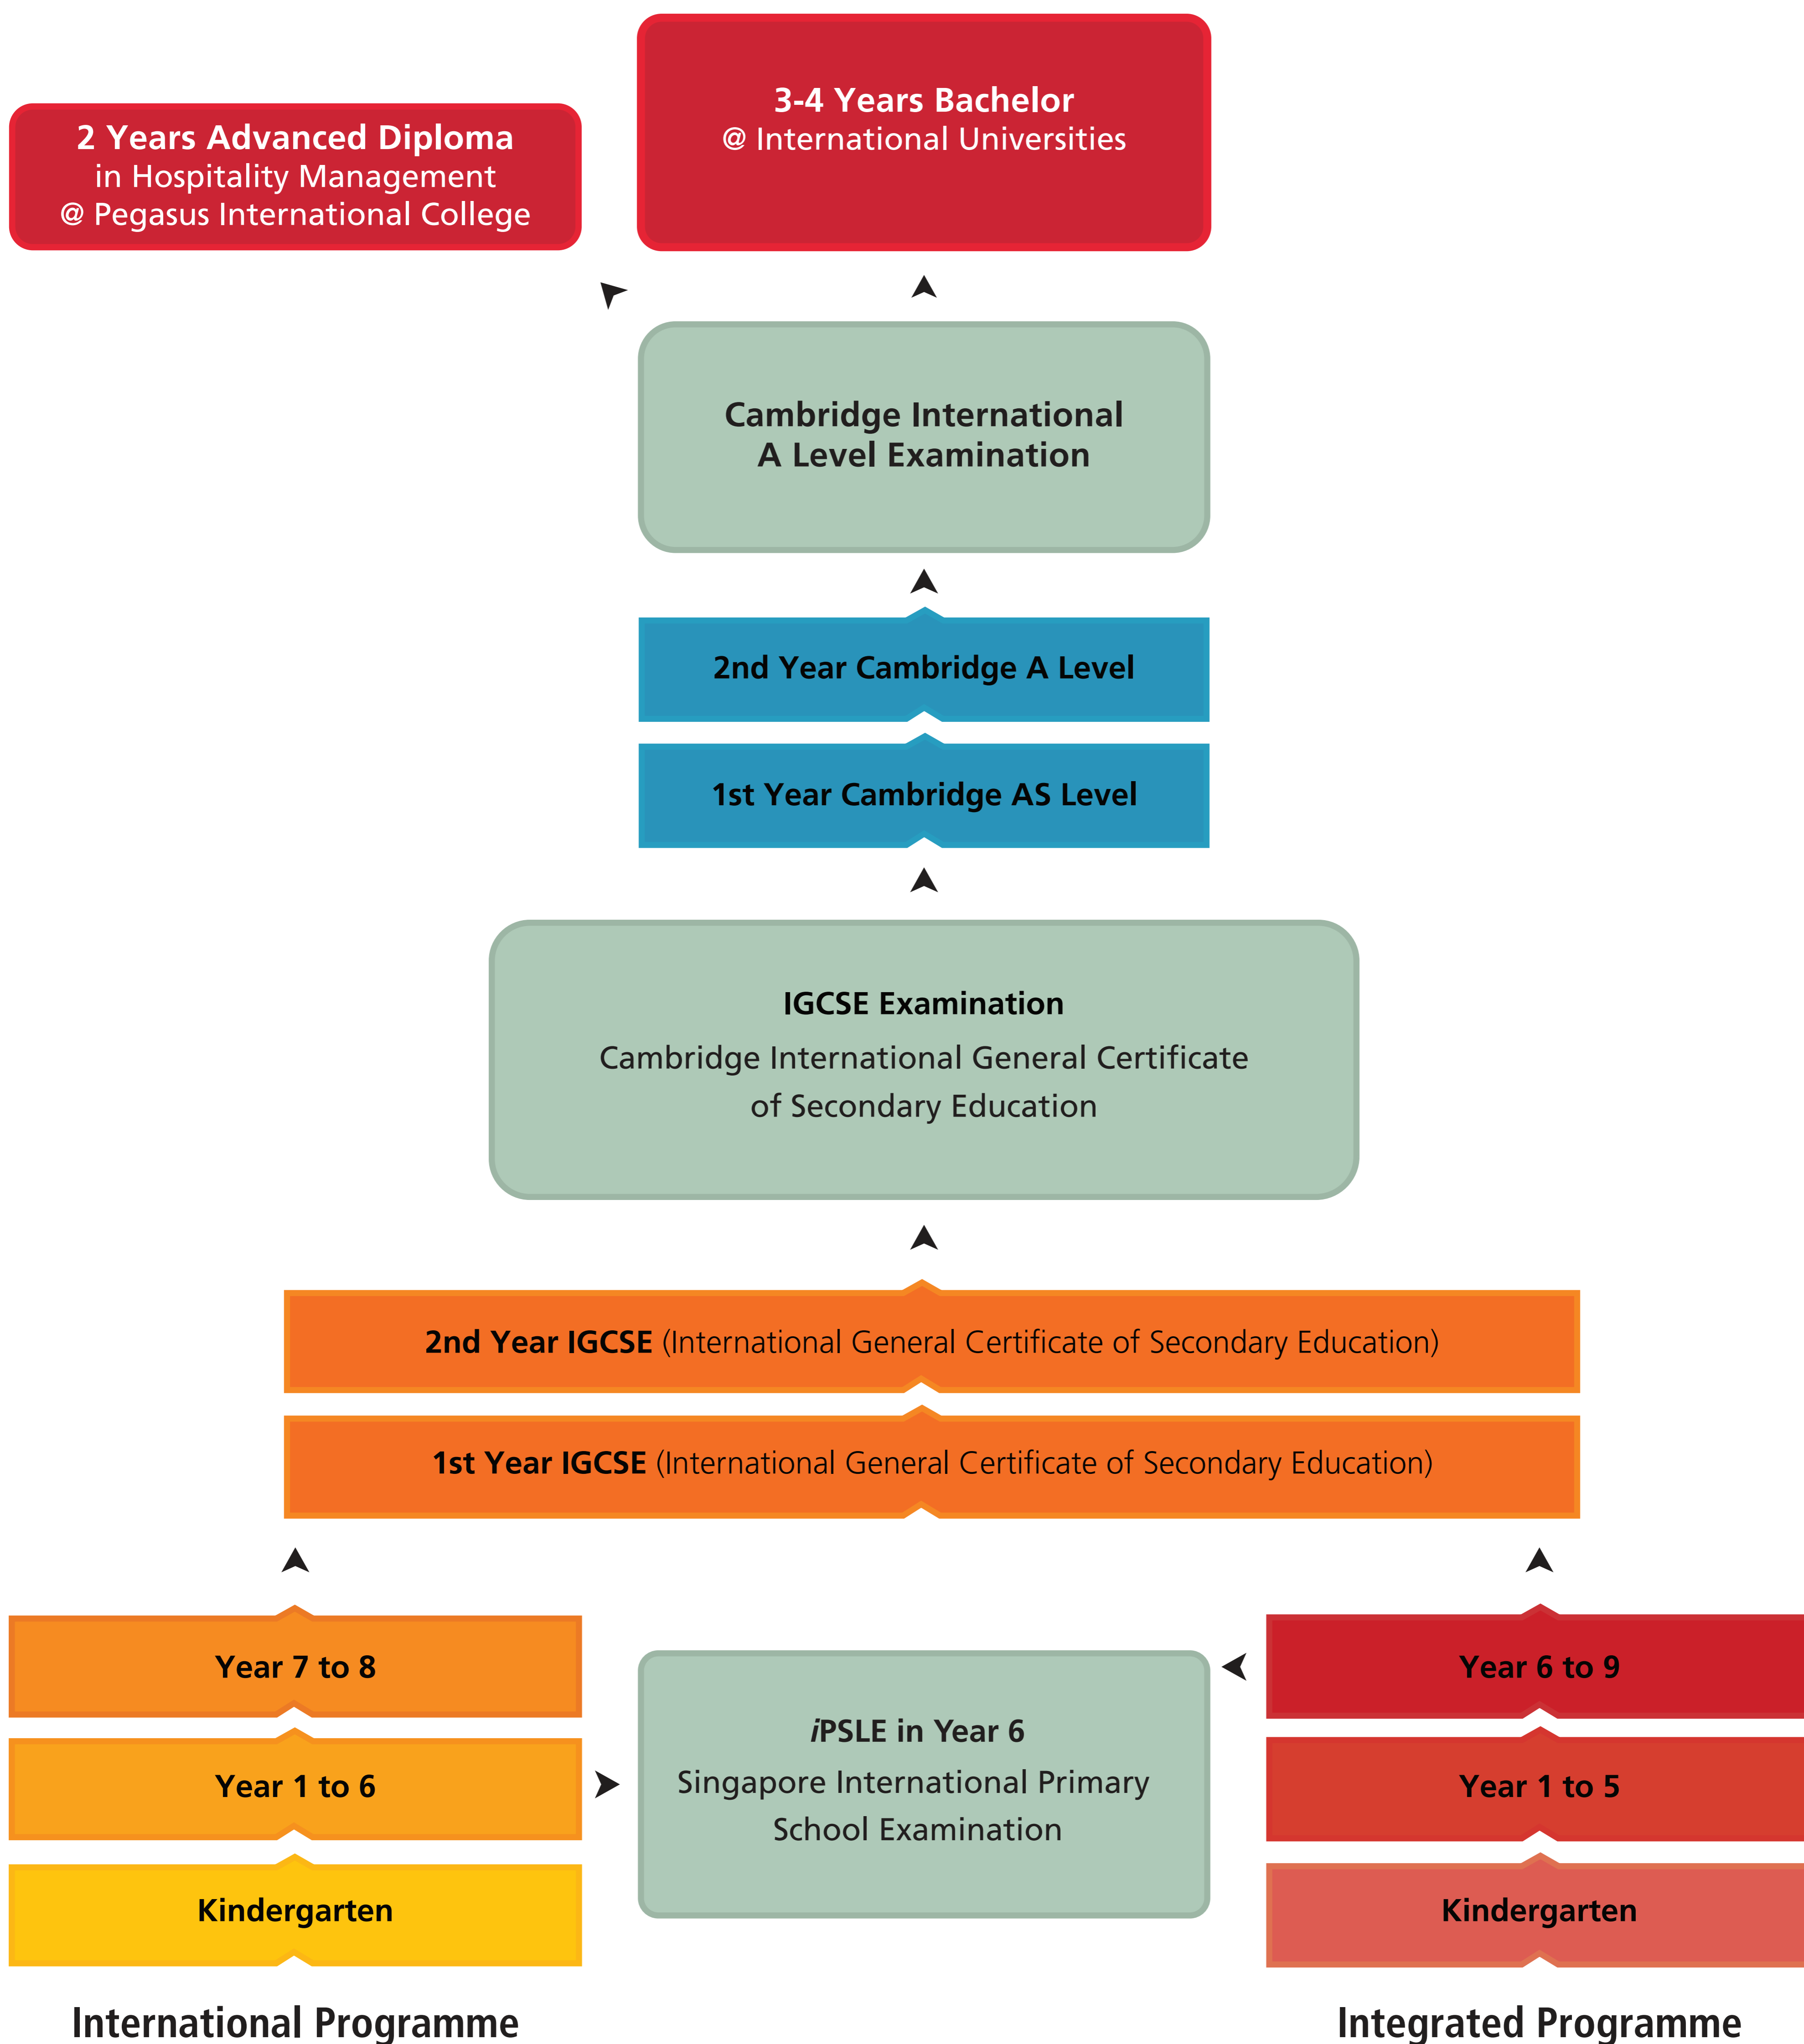

KINDERWORLD INTERNATIONAL GROUP OF SCHOOL STUDY PATHWAY TO UNIVERSITY

INTERNATIONAL UNIVERSITIES AND COLLEGES

Note:

1. Entry to International Universities is subject to university admissions criteria.
2. Entry with advanced standing or credit transfer of between 12 months or two years, dependent on country or major.
3. The *i*PSLE Examination, Cambridge IGCSE, AS / A Level and International Foundation Diploma are offered at selected schools.
4. The Integrated Programme (Year 1 to 12) is offered through an education collaboration with SVI JSC at selected schools.